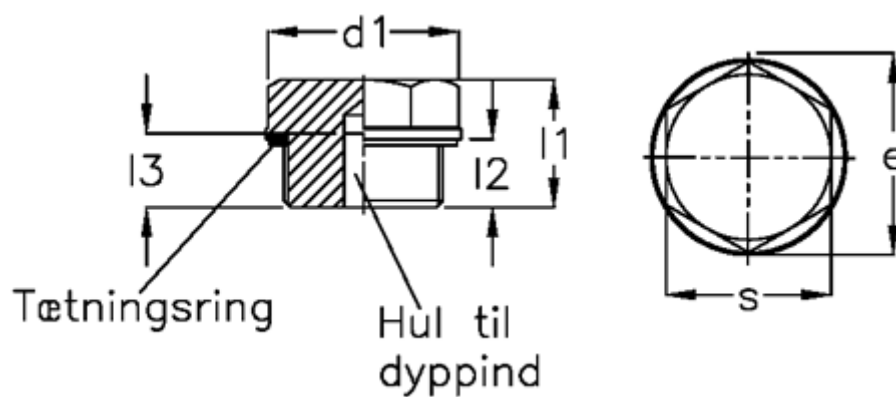

Data Sheet

Article number: 20243527

Description: E+G
Threaded plug GN 742-32-G3/4-OS-1

Measures

$d1 = 32$
 $d2 = G3/4$
 $d4 = M5$
 $e = 31.2$
 $l1 = 17.0$
 $l2 = 9.0$
 $s = 27$